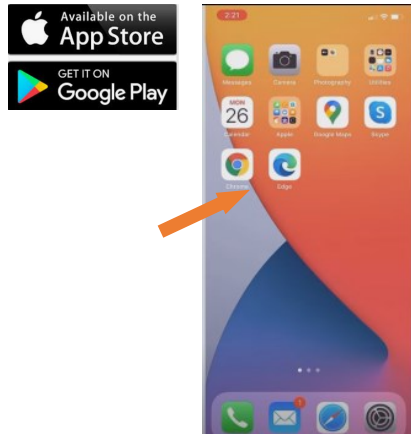

SPOKECHOICE PROVIDER LOGIN INSTRUCTIONS

SETTING UP

On your phone, select a browser icon. Edge  or Chrome  works best. Due to outdated technology, Safari  is **NOT** allowed. Downloading Edge or Chrome is free and you can find them in your phone's app store.

In the address bar of the browser, type in www.spokechoice.com

SAVING SPOKECHOICE TO HOMESCREEN FOR ANDROID

You can save this website to your home screen as an easy access icon, by clicking the three dots in the right hand corner of the browser and selecting “Add to home screen.” This will add the icon, direction to your home screen, allowing you to easily access it for quick sign in.