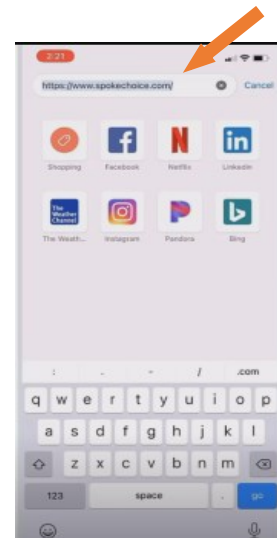

SPOKECHOICE PROVIDER LOGIN INSTRUCTIONS

SETTING UP

On your phone, select a browser icon. Edge  or Chrome  works best. Due to outdated technology, Safari  is **NOT** allowed. Downloading Edge or Chrome is free and you can find them in your phone's app store.

In the address bar of the browser, type in www.spokechoice.com

SAVING SPOKECHOICE TO HOMESCREEN FOR ANDROID

You can save this website to your home screen as an easy access icon, by clicking the three dots in the right hand corner of the browser and selecting “Add to home screen.” This will add the icon, direction to your home screen, allowing you to easily access it for quick sign in.